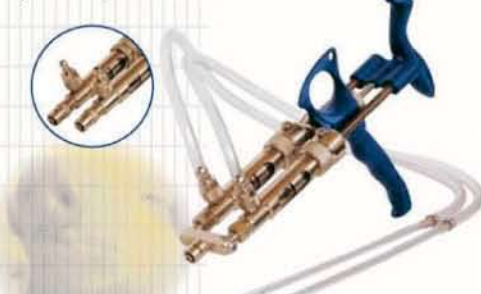

Design for mass injectors for cattle and livestock.

Adjustable capacity range:
1.0cc up to 5.0cc.

Automatic Syringes

ThaMa 214 - for Pigs

New

Double Fix Dosage Automatic Syringes.

Vial Holder / Feeding Bottle (see the pic.)

1.0cc, 1.5cc, 2.0cc

2 different vaccines 2 different dosages!

Special bridge 2 needles to 1.

All you need in one syringe!

ThaMa 216 - for Pigs

Double Fix Dosage Automatic Syringe.

Tubes! (see the pic.) + Cannula att. to the vaccine bottle

1.0cc, 1.5cc, 2.0cc

2 different vaccine 2 different dosages!

Special bridge 2 needles to 1.

All you need in one syringe!

ThaMa 222 - for Poultry

Double Barrel Automatic Syringes with 2 Different Dosages.

Unique fix dosage all-metal syringe.